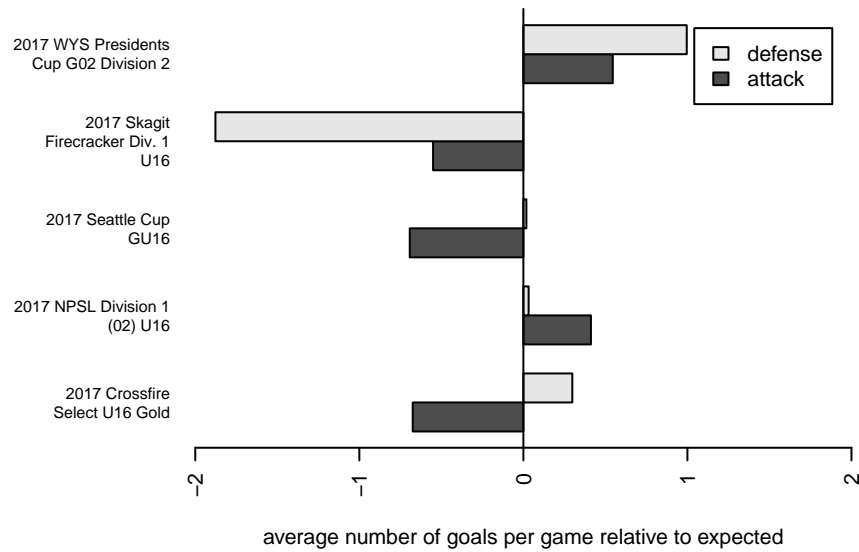

Performance relative to 13 month average