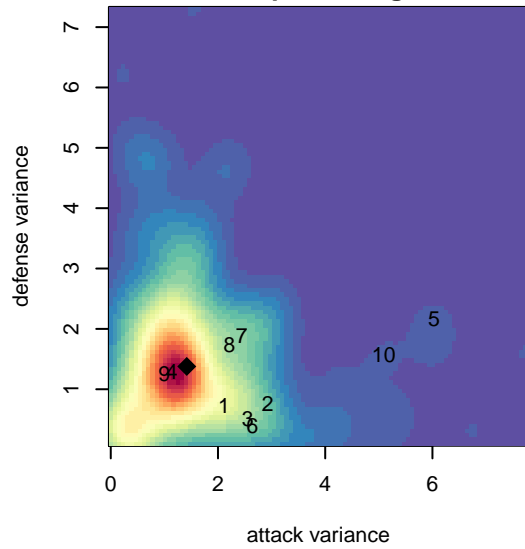

Seattle United Shoreline Blue G02

Seattle United Regional
 Seattle, WA
 G02 total strength=1426
 attack=8.54 defense=8.99
 fall league = NPSL Div 1 (02) U16

alt names used:
 Seattle United G02 Shoreline Blue
 Seattle United Shoreline G02 Blue
 SU Shoreline Blue G02
 Seattle United SH G02 Blue
 Seattle United SH G02 Blue

Venues played:
 2017 Skagit Firecracker Div. 1 U16
 2017 Seattle Cup GU16
 2017 Crossfire Select U16 Gold
 2017 NPSL Division 1 (02) U16
 2017 WYS Presidents Cup G02 Division 2

**attack and defense variance (black dot)
relative to other teams
and top 10 in region**