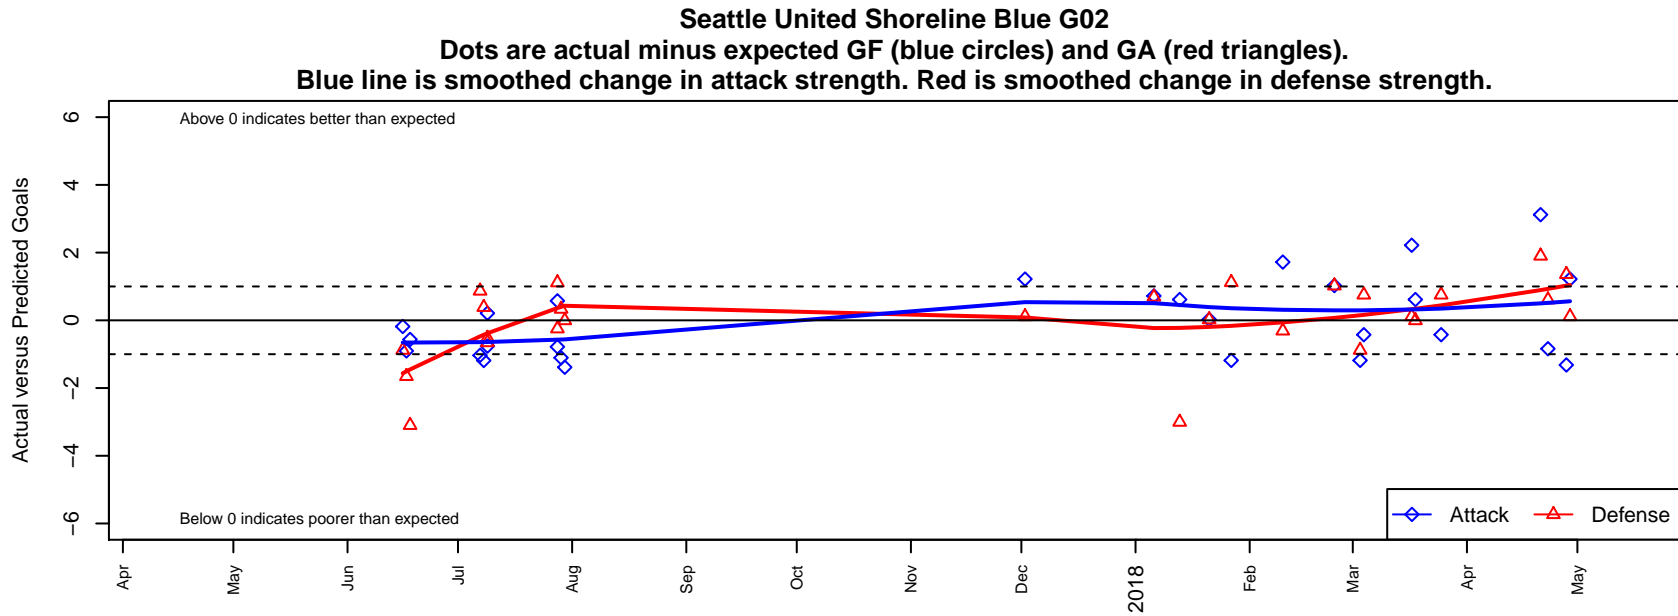

Seattle United Shoreline Blue G02

Seattle United Regional
 Seattle, WA
 G02 total strength=1426
 attack=8.54 defense=8.99
 fall league = NPSL Div 1 (02) U16

alt names used:
 Seattle United G02 Shoreline Blue
 Seattle United Shoreline G02 Blue
 SU Shoreline Blue G02
 Seattle United SH G02 Blue
 Seattle United SH G02 Blue

Venues played:
 2017 Skagit Firecracker Div. 1 U16
 2017 Seattle Cup GU16
 2017 Crossfire Select U16 Gold
 2017 NPSL Division 1 (02) U16
 2017 WYS Presidents Cup G02 Division 2

**attack and defense variance (black dot)
relative to other teams
and top 10 in region**