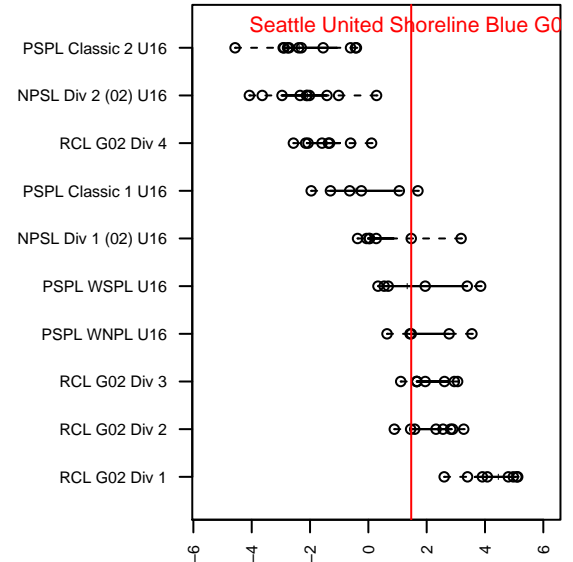

**attack and defense rating
relative to others at age
and all opponents in last 13 months**