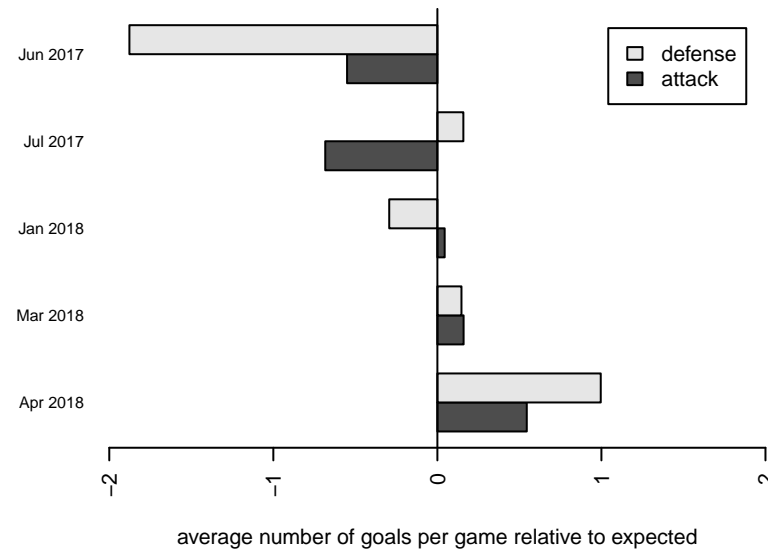

Performance relative to 13 month average