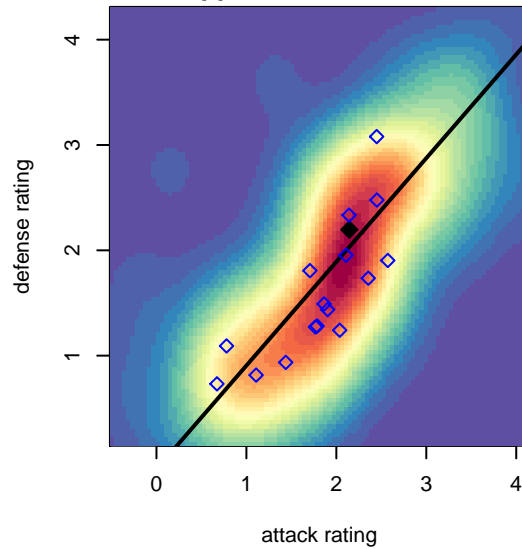

**attack and defense rating
relative to others at age
and all opponents in last 13 months**